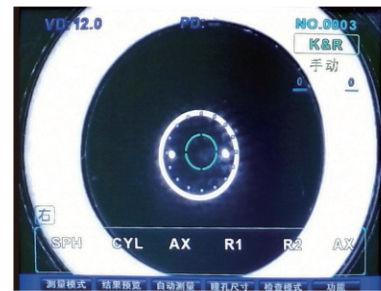

RMK700 Keratometer

Exquisite workmanship, high quality design, smooth movement together with pure electric lifting, patient will experience the relaxing measurement process. For application of Hartmann technology, every data is the result of calculation and comparison overing 20 times. Both accuracy and rapid of measurement can meet all requirement of the patient.

A wide variety of measurement mode & function

REF Mode

KER Mode

K&R Mode

SIZE Mode

CLBC Mode

Concise menu interface

MAP Mode

Z-map measurement mode is much more vivid than traditional cornea measuring. By the result of outputting to PC, the patient can understand all the details of his vision.

Performance Parameter Refractometer

Cylinder Form: -, +, MIX

Minimum Pupil Diameter: 2.0mm

Keratometer (only apply to model with KER function)

Radius of Curvature: 6.5 mm ~ 9.4 mm (Increment: 0.02mm)

Others

Size: 506mm×269mm×477mm

Monitor: LCD Color Monitor