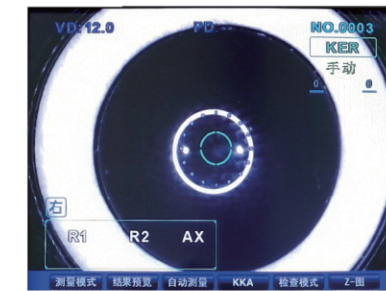

RMK700 Keratometer

Exquisite workmanship, high quality design, smooth movement together with pure electric lifting, patient will experience the relaxing measurement process. For application of Hartmann technology, every data is the result of calculation and comparison overing 20 times. Both accuracy and rapid of measurement can meet all requirement of the patient.

A wide variety of measurement mode & function

REF Mode

KER Mode

K&R Mode

SIZE Mode

CLBC Mode

Concise menu interface

MAP Mode

Z-map measurement mode is much more vivid than traditional cornea measuring. By the result of outputting to PC, the patient can understand all the details of his vision.

Performance Parameter Refractometer

Cylinder Form: -, +, MIX

Minimum Pupil Diameter: 2.0mm

Keratometer (only apply to model with KER function)

Radius of Curvature: 6.5 mm ~ 9.4 mm (Increment: 0.02mm)

Others

Size: 506mm×269mm×477mm

Monitor: LCD Color Monitor