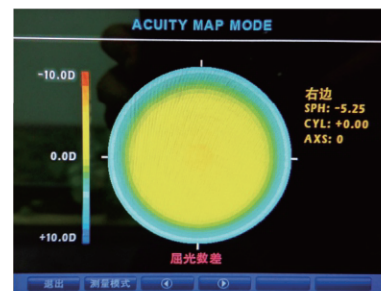

A wide variety of measurement mode & function

REF Mode

KER Mode

K&R Mode

SIZE Mode

CLBC Mode

Concise menu interface

MAP Mode

One step locking switch of body head

Convenient and sample lifting forehead rest

Electric lifting chin rest

Perfect optical head and foggy system are much more accurate

Clear foggy interface make the measuring possess more comfortable

Z-map measurement mode is much more vivid than traditional cornea measuring. By the result of outputting to PC, the patient can understand all the details of his vision.

Performance Parameter Refractometer

Cylinder Form: -, +, MIX

Minimum Pupil Diameter: 2.0mm

Keratometer (only apply to model with KER function)

Radius of Curvature: 6.5 mm ~ 9.4 mm (Increment: 0.02mm)

Others

Size: 506mm×269mm×477mm

Monitor: LCD Color Monitor