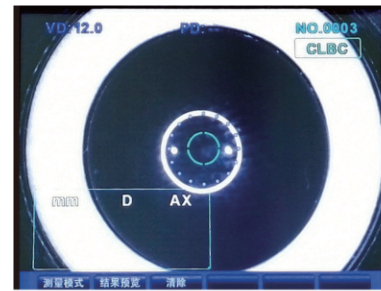

A wide variety of measurement mode & function

REF Mode

KER Mode

K&R Mode

SIZE Mode

CLBC Mode

Concise menu interface

MAP Mode

One step locking switch of body head

Convenient and sample lifting forehead rest

Electric lifting chin rest

Perfect optical head and foggy system are much more accurate

Clear foggy interface make the measuring possess more comfortable

Z-map measurement mode is much more vivid than traditional cornea measuring. By the result of outputting to PC, the patient can understand all the details of his vision.

Performance Parameter Refractometer

Cylinder Form: -, +, MIX

Minimum Pupil Diameter: 2.0mm

Keratometer (only apply to model with KER function)

Radius of Curvature: 6.5 mm ~ 9.4 mm (Increment: 0.02mm)

Others

Size: 506mm×269mm×477mm

Monitor: LCD Color Monitor