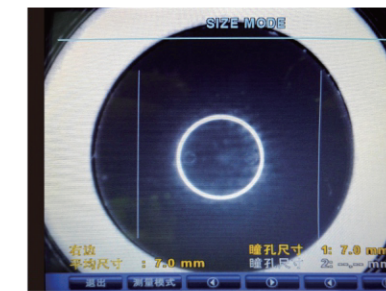

A wide variety of measurement mode & function

REF Mode

KER Mode

K&R Mode

SIZE Mode

CLBC Mode

Concise menu interface

MAP Mode

Z-map measurement mode is much more vivid than traditional cornea measuring. By the result of outputting to PC, the patient can understand all the details of his vision.

Performance Parameter Refractometer

Vertex Distance (VD): 0.0 mm, 12.00 mm, 13.5 mm, 15.00mm

Sphere Power (SPH): -20.00m-1 ~ +20.00m-1 (VD=12mm, 0.12 m-1/0.25 m-1)

Cylinder Power (CYL): 0.00 m-1~+10.00 m-1 (0.12m-1/0.25m-1)

Axis (AX): 1°~ 180° (1°)

Cylinder Form: -, +, MIX

Minimum Pupil Diameter: 2.0mm

Keratometer (only apply to model with KER function)

Radius of Curvature: 6.5 mm ~ 9.4 mm (Increment: 0.02mm)

Others

Size: 506mm×269mm×477mm

Monitor: LCD Color Monitor