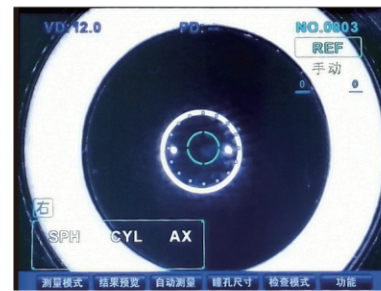

RMK700 Keratometer

Exquisite workmanship, high quality design, smooth movement together with pure electric lifting, patient will experience the relaxing measurement process. For application of Hartmann technology, every data is the result of calculation and comparison overing 20 times. Both accuracy and rapid of measurement can meet all requirement of the patient.

A wide variety of measurement mode & function

REF Mode

KER Mode

K&R Mode

SIZE Mode

CLBC Mode

Concise menu interface

MAP Mode

Z-map measurement mode is much more vivid than traditional cornea measuring. By the result of outputting to PC, the patient can understand all the details of his vision.

Performance Parameter Refractometer

Cylinder Form: -, +, MIX

Minimum Pupil Diameter: 2.0mm

Keratometer (only apply to model with KER function)

Radius of Curvature: 6.5 mm ~ 9.4 mm (Increment: 0.02mm)

Others

Size: 506mm×269mm×477mm

Monitor: LCD Color Monitor